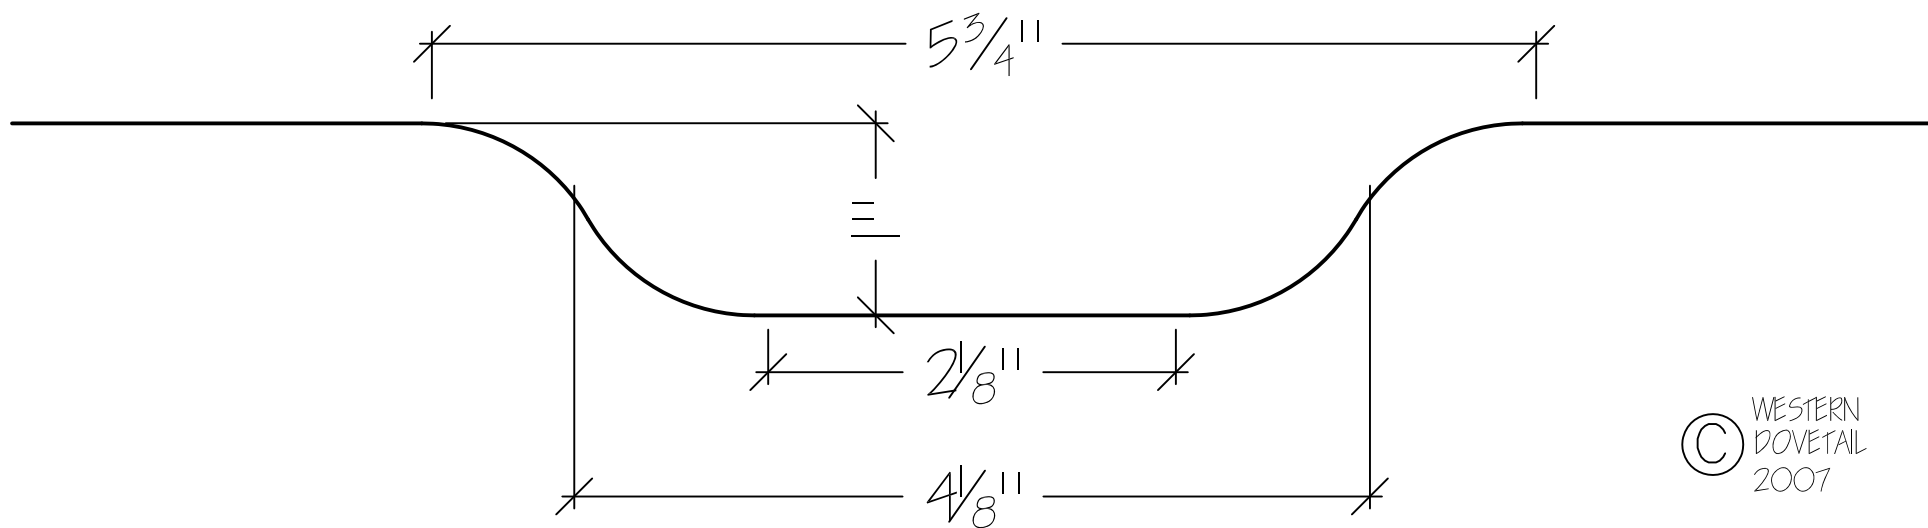

### Scoop – A-00: Ogee Scoop

Ogee Scoop has an ogee slope with a rounded top corner and rounded bottom corner with a flat bottom. There are several variations available both deeper and shallower.

### Scoop – B-00: Crescent Scoop

Crescent scoop is a simple arc that cuts through the top edge. There are also many variations of the crescent wider, narrower and deeper and shallower with different radii.

# SCOOP A-01

WESTERN DOVETAIL  
"Shallow Ogee Scoop"

© WESTERN  
DOVETAIL  
2007

SCOOP A-01

SCOOP A-02

WESTERN DOVETAIL  
"Medium Ogee Scoop"

© WESTERN  
DOVETAIL  
2007

SCOOP A-02