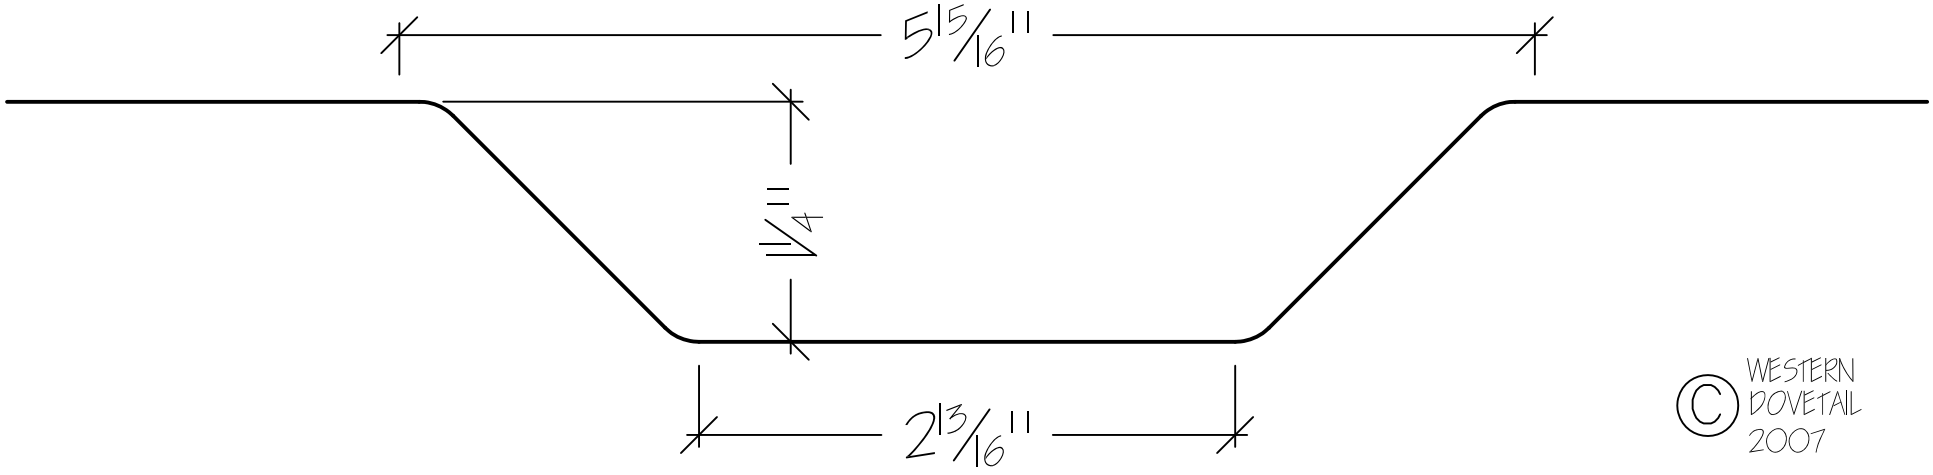

### Scoop – B-00: Crescent Scoop

Crescent scoop is a simple arc that cuts through the top edge. There are also many variations of the crescent wider, narrower and deeper and shallower with different radii.

SCOOP A-05

WESTERN DOVETAIL  
"Bevel Ogee Scoop"

© WESTERN  
DOVETAIL  
2007

SCOOP A-05

SCOOP A-06

WESTERN DOVETAIL  
"Deep Bevel Ogee Scoop"

© WESTERN DOVETAIL 2007

SCOOP A-06