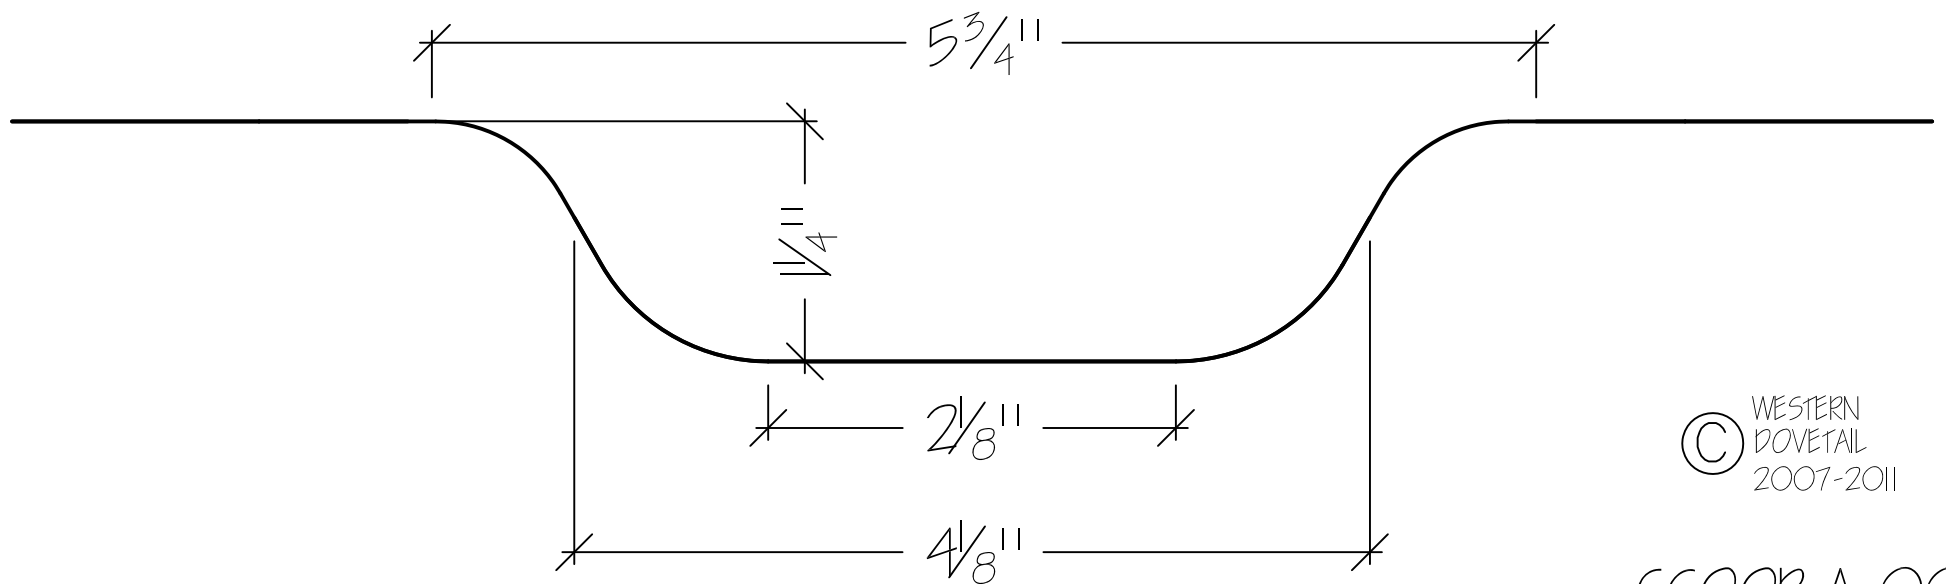

SCOOP A-00

WESTERN DOVETAIL

"Standard Ogee Scoop"

© WESTERN
DOVETAIL
2007-2011

SCOOP A-00